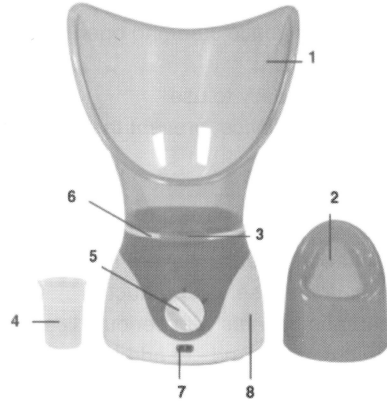

7. Non-professionals do not open this product, avoid life safety.
8. When the steam has completely evaporated or once you are finished, turn the switch to off, then unplug from the electrical outlet

Component

1. Face Mask	5. Switch intorum
2. Nasal Mask	6. Stand
3. Valve	7. Power indicator light
4. Measuring cup	8. Base

Product Efficacy

1. For pore cleansing, deep hydration & purification of the face
2. Dredge pores, remove grease in pores, deep clean the skin
3. Promote the face blood circulation, make skin renew

4. Replenishing water, maintain water oil balance of skin, increase skin elasticity
5. Relieve a cold, sinus problems
6. Can use with incense or essential oils help to eliminate fatigue, eliminate pouch and black rim of the eye, in the home can enjoy aromatherapy sauna

Method of use

1. Load 50 ml of water into the base, Do not fill water above the MAX line show inside the fill area of the base
2. The bottom of the steam mask cartoon aligned at the bottom of the slot, rotate clockwise fixed.
3. When using a nasal mask, the mask can be placed directly on the middle, you can adjust the steam direction
4. Turning on the power, you can choose 1 or 2 switch setting, 1 low, 2 high
5. When the steam has completely evaporated or once you are finished, turn the switch to off, then unplug from the electrical outlet
6. Relax for 8 minutes after the hydration process, and then clean your face with cold water

Product performance

1. Product specifications: 110-240V 50/60Hz 130w
2. PTC heating
3. CE / ROHS certification
4. 0/1/2 Switch to adjust the amount of steam-conditioning
5. Overheating protection device, prevent the dry burn
6. Adjustable steam size, steam choice more free and flexible